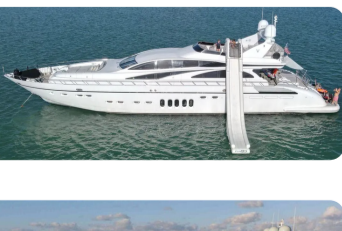

70' AZIMUT II + JET SKI

BUILDER	LENGTH	CABINS	WC	CAPACITY
AZIMUT	70 FT	04	04	13

4 HOURS **USD $3,750** 8 HOURS **USD $5,000**